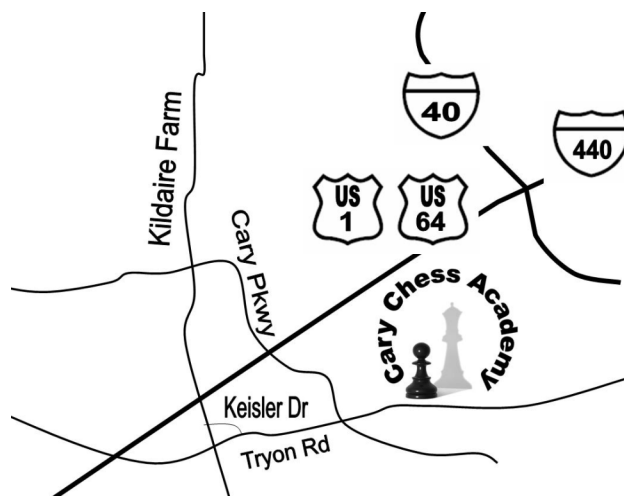

Chess

Lessons Schedule

Summer 2010

| | | 1PM | 2PM | 3PM |
|-----|----|--|------------------------|----------------|
| Jun | 6 | Beginner (101) | Intermediate (201/202) | Advanced (30X) |
| | 13 | Beginner (101) | Intermediate (201/202) | Advanced (30X) |
| | 20 | Beginner (101) | Intermediate (201/202) | Advanced (30X) |
| | 27 | *** No Classes - Tournament Individual | | |
| Jul | 4 | *** No Classes - Holiday | | |
| | 11 | Beginner (101) | Intermediate (201/202) | Advanced (30X) |
| | 18 | Beginner (101) | Intermediate (201/202) | Advanced (30X) |
| | 25 | *** No Classes - Tournament Individual | | |
| Aug | 1 | Beginner (101) | Intermediate (201/202) | Advanced (30X) |
| | 8 | Beginner (101) | Intermediate (201/202) | Advanced (30X) |
| | 15 | *** No Classes - Tournament Individual | | |
| | 22 | Beginner (101) | Intermediate (201/202) | Advanced (30X) |
| | 29 | Beginner (101) | Intermediate (201/202) | Advanced (30X) |

Lesson Location:

Cary Chess Academy
501 Keisler Drive STE 104
Cary, NC 27518

Call (919) 272-8017 to register or visit www.CaryChessAcademy.com